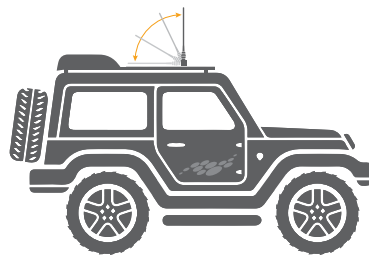

Raise or lower your roof mounted antenna from within the safety and comfort of your vehicle

StowAway

Electric Folding Antenna

Introducing StowAway: The durable electric folding antenna system tailored for Australia's tough terrains – designed for demanding mining, agricultural, and construction environments.

Engineered by Roaming Technologies, it's backed with a 1-year warranty.

GET A QUOTE

KEY FEATURES

- Powder coated 4mm steel casing and stainless steel fasteners
- C-Ticked certified, IP65 rated, high torque actuator
- Designed to allow for multiple mounting positions
- Premium Australian manufactured wiring harness certified for 12-24vDC
- Full step-by-step installation guide included