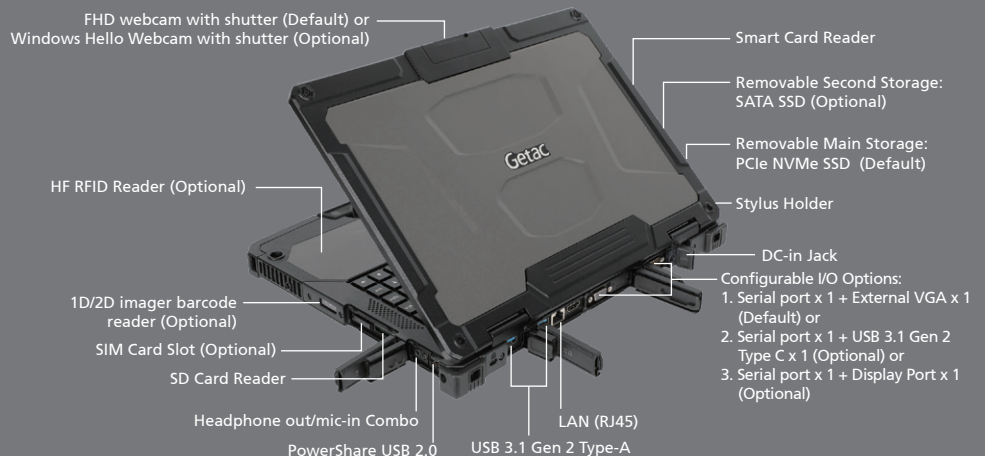

B360 FULLY RUGGED NOTEBOOK

- MIL-STD 810H, 6 feet operating drop rating, IP66 certified, and optional salt fog resistant
- 10th Generation Intel® Core™ Processor
- 13.3" FHD LumiBond® 2.0 Display with Getac Sunlight Readable Technology (1,400 nits) and Capacitive Touchscreen
- Enhanced Enterprise Security with optional dual user replaceable storage, Windows Hello Face-authentication Camera, integrated 1D / 2D Imager Barcode Reader and Multi-factor Authentication Options
- LifeSupport™ Battery SwappableTechnology